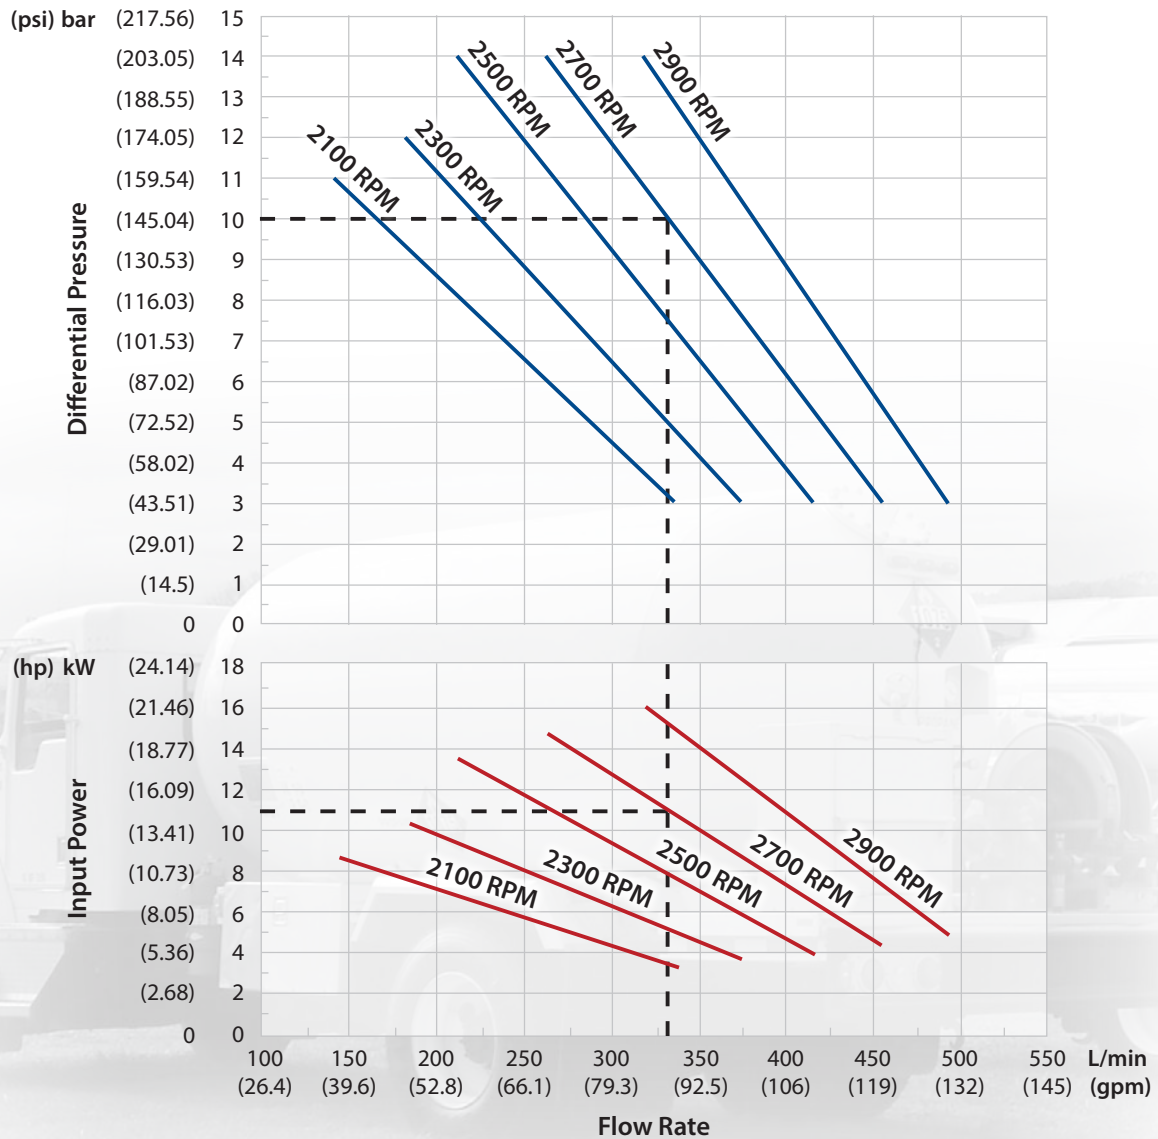

R75 Performance