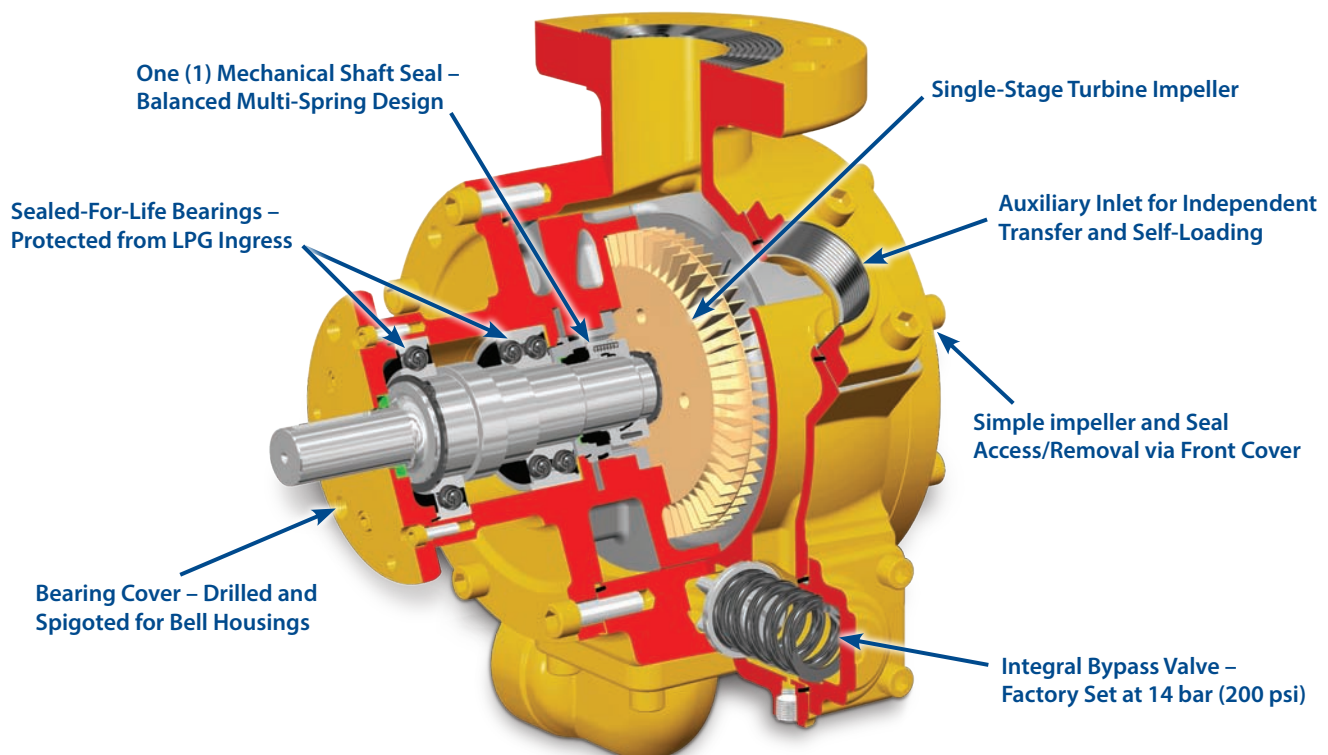

Ebsray®

Expert
Solutions for
LPG Transfer
& Transport
Applications

R75 SERIES
Product Brochure

Where Innovation Flows

EBSRAY TURBINE TECHNOLOGY™
REGENERATIVE TURBINE PUMP

ebsraypumps.com.au

The Next Evolution in LPG Transport Pumping

Ebsray® is a Global Leader in the design and manufacturing of Regenerative Turbine Pumps and part of PSG®, a Dover Company. Ebsray's primary focus is on the manufacturing of pumps and pumping equipment — predominantly for LPG, process, and industrial niche markets.

Ebsray Model R75 Series Regenerative Turbine Pumps

Ebsray Model R75 Series Regenerative Turbine Pumps are designed and precision-built from the ground up, specifically for the unloading of LPG tank trucks. The R75 can run smoothly and quietly across its range even in poor suction conditions. Designed with no contact between the impeller and pump body, the R75 pump offers less wear and vastly increased times between maintenance.

Features & Benefits:

- Dimensional fit for existing Ebsray and competitive pump* installations
- Simple, single-stage design with fewer rotating parts and smaller footprint than a side-channel pump
- Ductile iron pressure retaining parts
- No contact between impeller and pump body
- Designed for hydraulic and PTO drive
- Can operate at 3,500 rpm allowing close coupling to 2 pole motors on bobtails and in fixed installations
- Flow rates to 480 L/min (127 gpm)
- 14 bar (203 psi) differential pressure for higher flow through all delivery hoses for shorter fill times
- Complies with ATEX and AS1596 Codes (*UL51 certification currently in progress*)